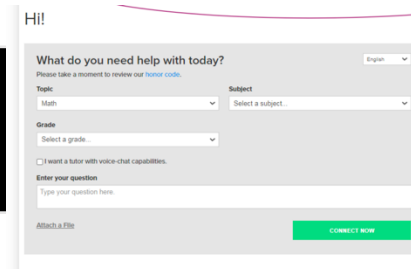

Step 1: Log into Clever

Step 2: Click Tutor.com Icon

M

Step 3: Fill out

Step 4: Choose

Step 5: Await your tutor (2-3 Minutes)