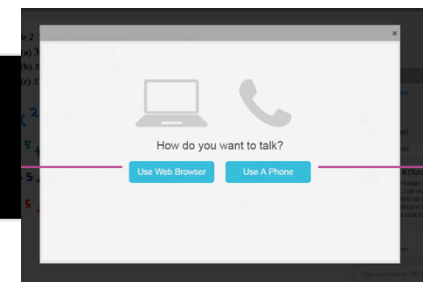

Step 1: Log into Clever

Step 2: Click Tutor.com Icon

M

Step 3: Fill out

Step 4: Choose

Step 5: Await your tutor (2-3 Minutes)